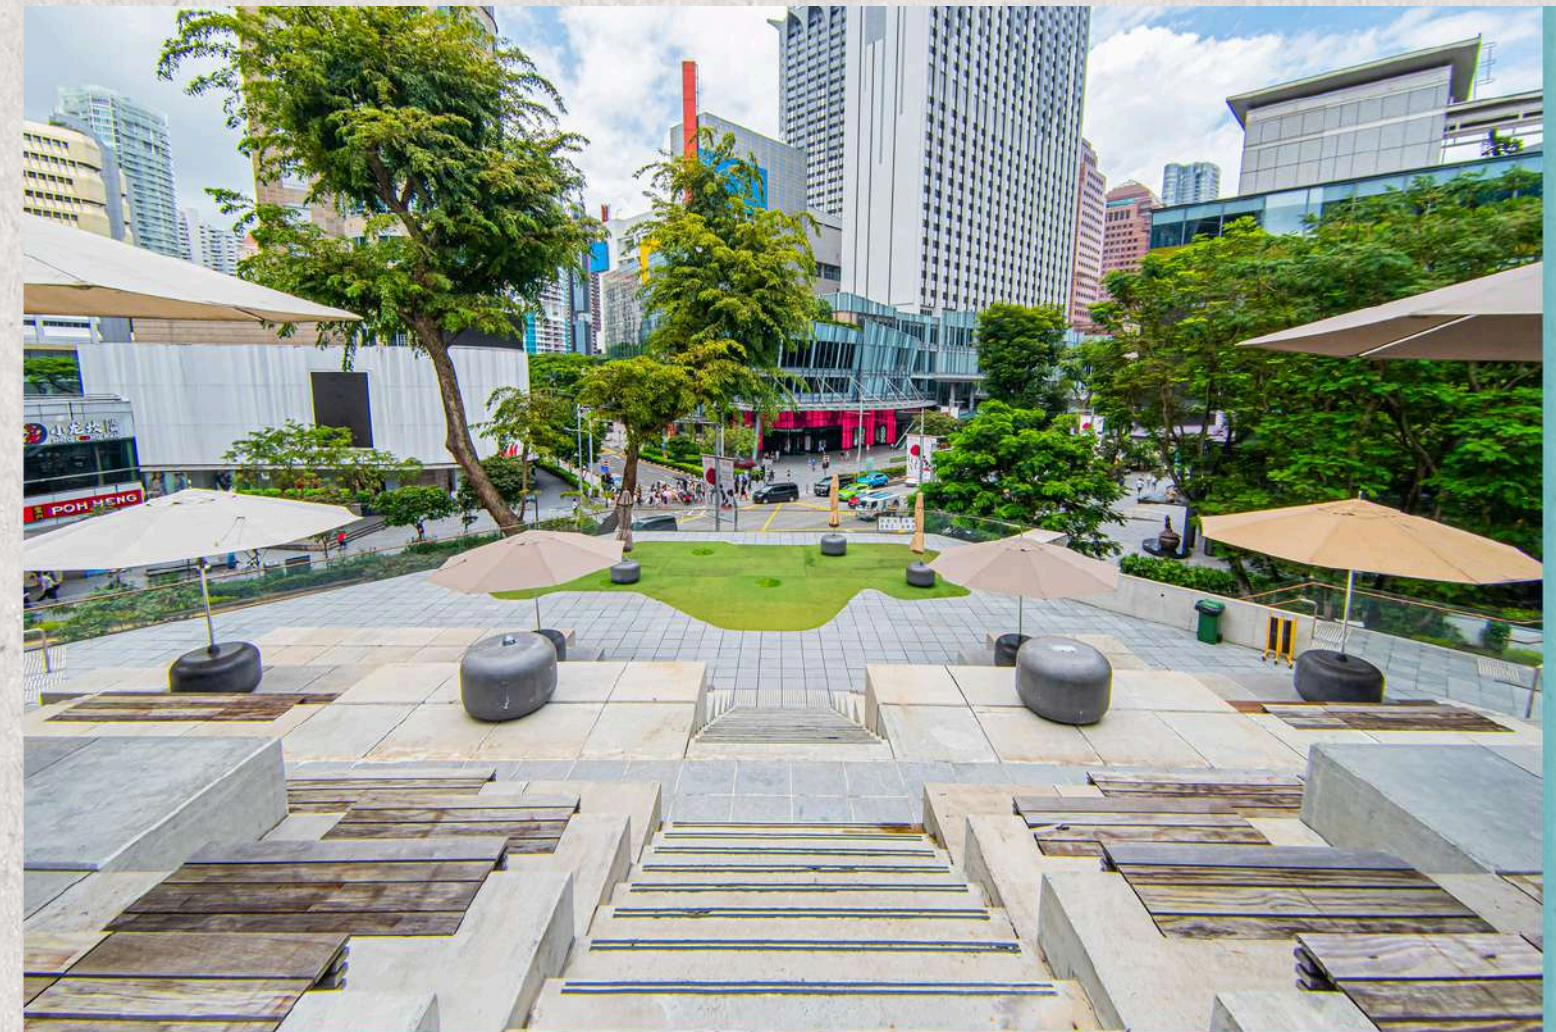

The Stage

Size & Capacity

322 + 154 sqft / ~ 262 pax

Per Day Rate

SGD 3200

Subject to prevailing GST charges

SFC Member Rates available upon request

Outdoor Advertising Spaces