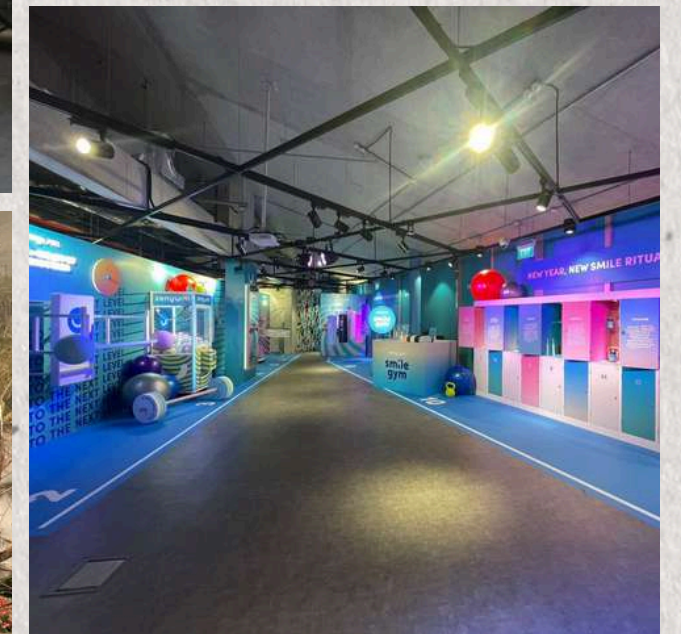

The Terrace

Pricing (Mon-Thurs) Full Day	SGD 3800
Pricing (Fri - Sun) Full Day	SGD 4300
Projector & Screen	☑
Built-In speaker	☑
Size & Capacity	1546 sqft / ~ 100 pax

Subject to prevailing GST charges
SFC Member Rates available upon request

CAFE OPERATIONS

No Operation Fee (Mon-Thur)	SGD 500
No Operation Fee (Fri-Sun)	SGD 900
Non-Engagement Fee (Mon-Thur)	SGD 300
Non-Engagement Fee (Fri-Sun)	SGD 400