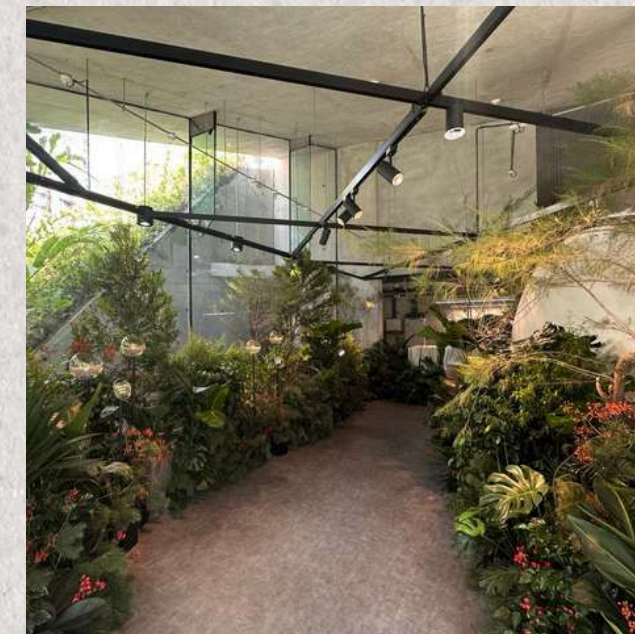

The Terrace

Pricing (Mon-Thurs) Full Day	SGD 3800
Pricing (Fri - Sun) Full Day	SGD 4300
Projector & Screen	☑
Built-In speaker	☑
Size & Capacity	1546 sqft / ~ 100 pax

Subject to prevailing GST charges
SFC Member Rates available upon request

CAFE OPERATIONS

No Operation Fee (Mon-Thur)	SGD 500
No Operation Fee (Fri-Sun)	SGD 900
Non-Engagement Fee (Mon-Thur)	SGD 300
Non-Engagement Fee (Fri-Sun)	SGD 400