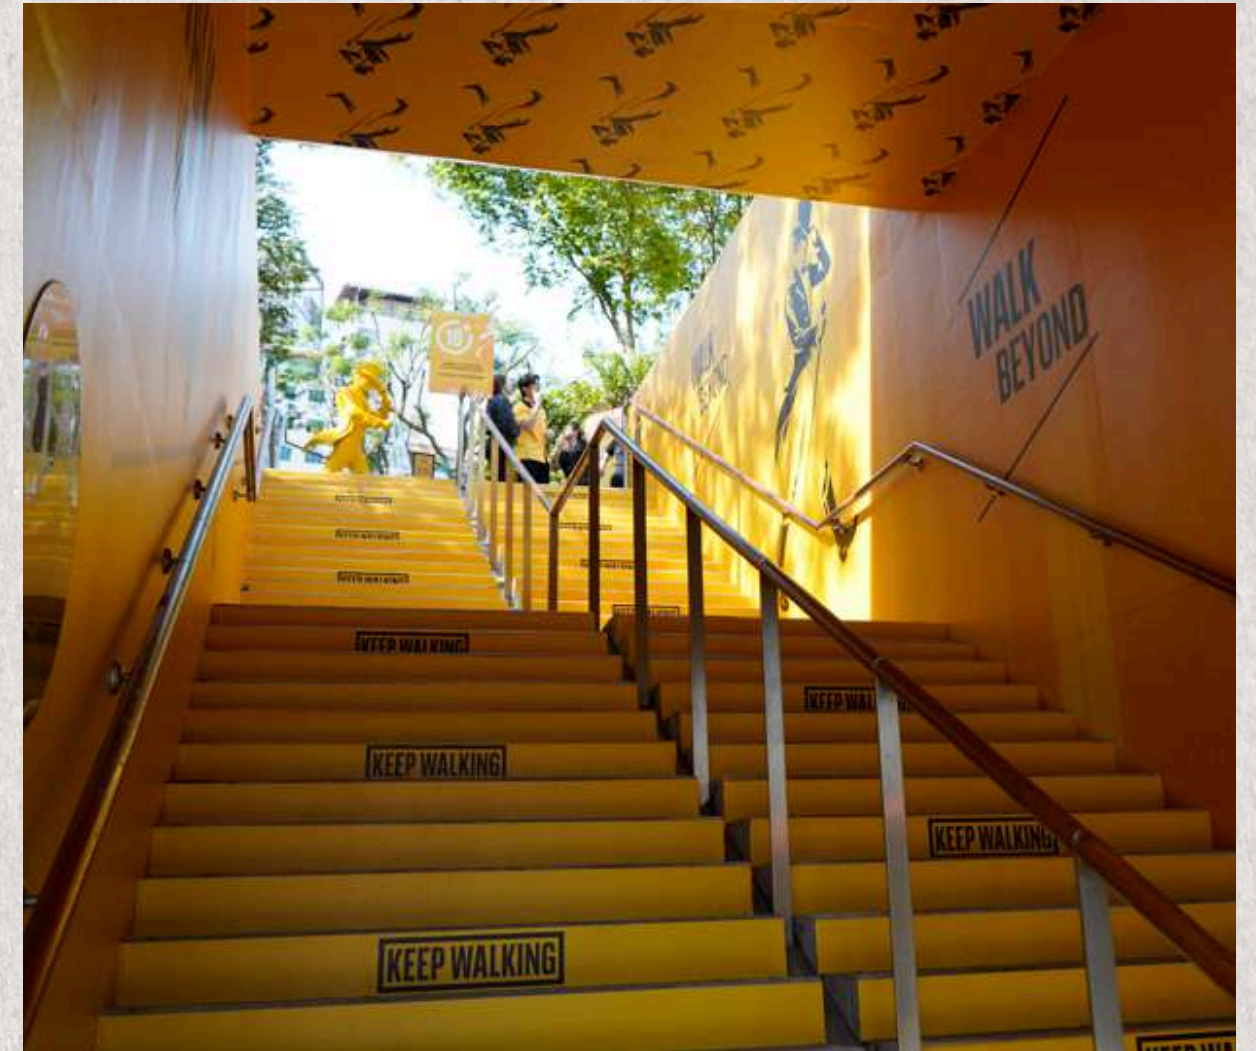

Tunnel Steps

Area (Sqm)

7

Per Week Rate

SGD 1000

Decals should be on vertical surfaces only
Subject to prevailing GST charges
SFC Member Rates available upon request

Singapore
Fashion
Council

THE
(o)(o)on
SPACE