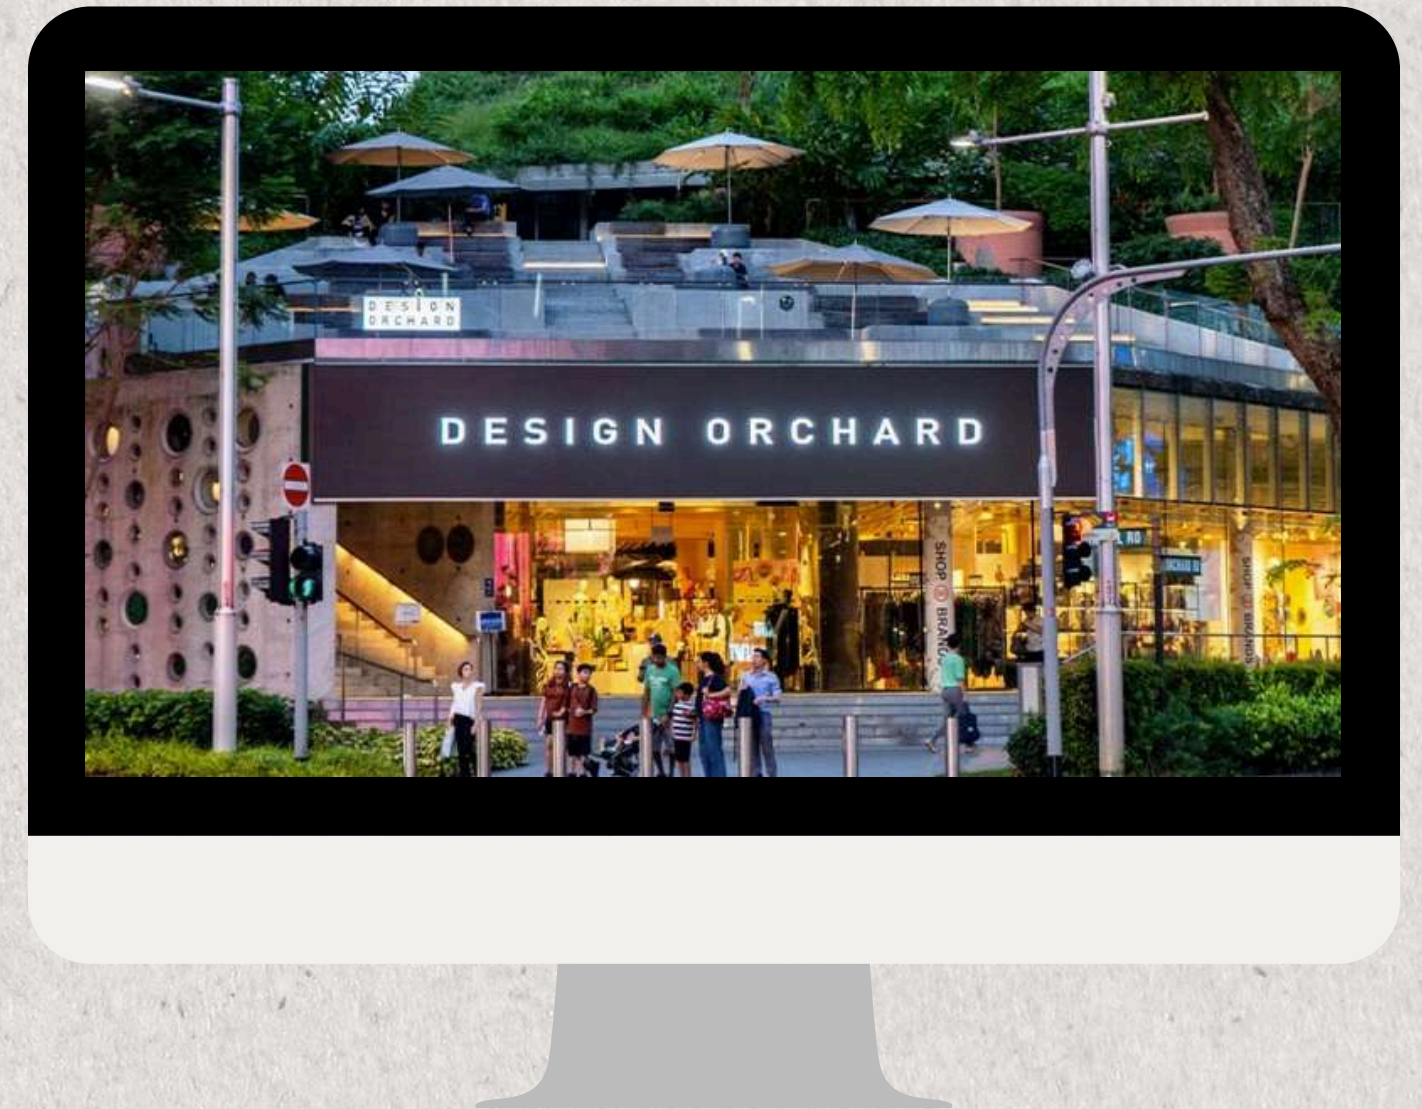

Virtual Office

Pricing	SGD 30/mth
Premium Business Address	✔
Receive Physical Mail	Mon – Fri (9am – 6pm)
Printing	10% Discount

VO subscription requires a minimum 6-month commitment, charged to the end of each calendar year.

Subject to prevailing GST charges